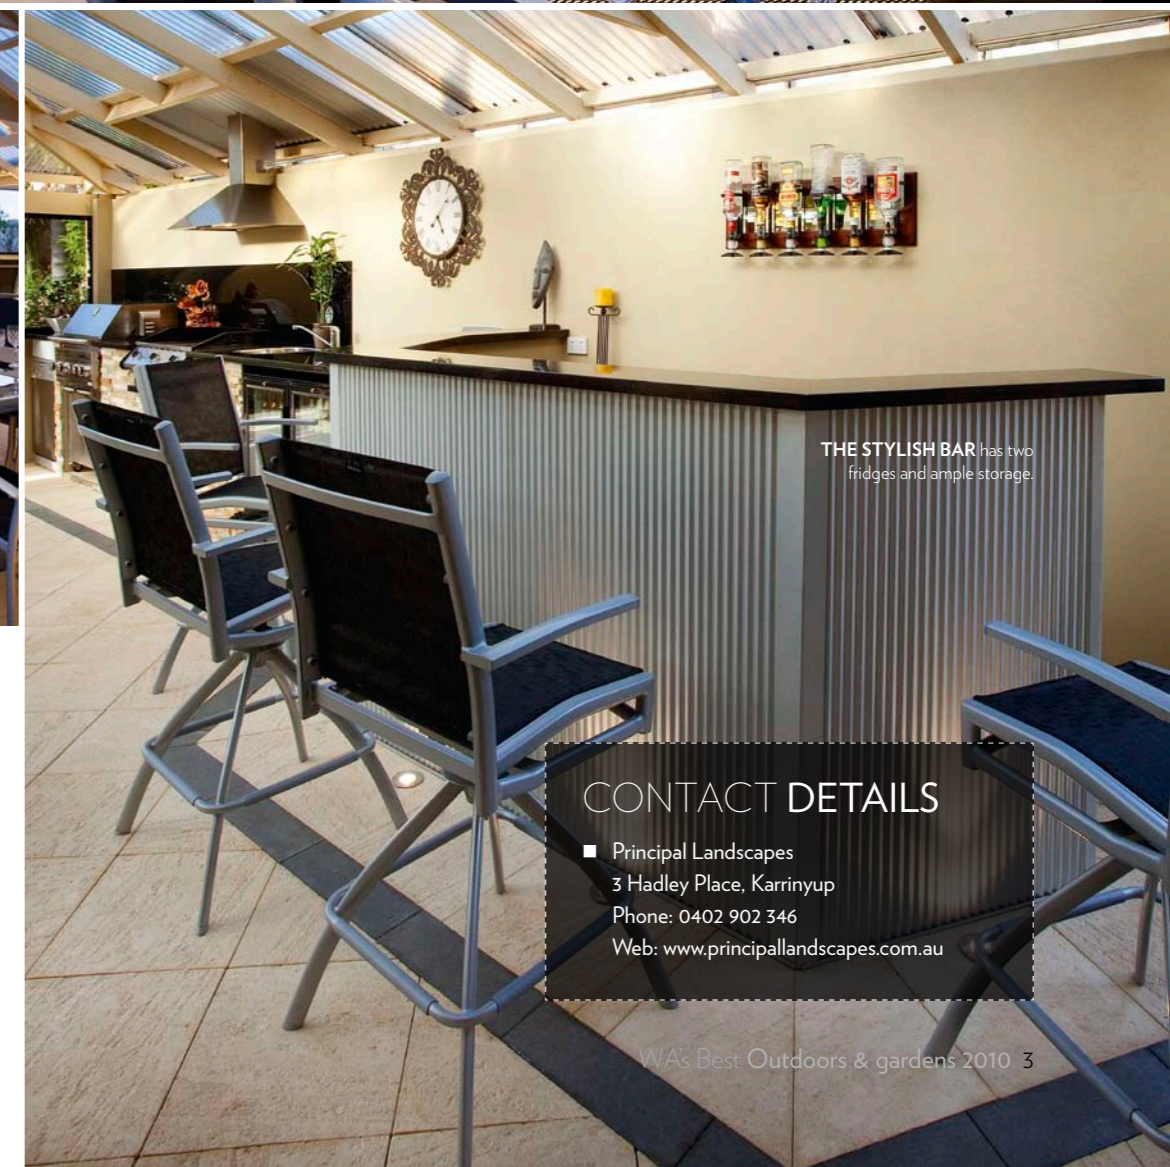

provides all aspects of landscape consultation, design and construction, from planning approval and plant selection, to pergolas, decking, pizza oven and kitchen installation, garden lighting and maintenance.

The determination to provide innovative design and quality construction, while engaging in constant interaction with the client, has ensured the spectacular growth of this company.

WOODVALE LANDSCAPE

Entertaining was in the blood for the owners of this Woodvale property, with one of them having spent their career as a chef. Little wonder, then, that the brief for this landscape detailed a spectacular entertaining area, where the owners could utilise their culinary skills, day or night.

A spacious kitchen boasts a bar with two fridges, two barbecues, a large wood-fired pizza oven, and a stainless steel sink, dishwasher and

THE OUTDOOR AREA is a timeless extension of this Woodvale home, offering ample entertaining space, in winter and summer.

THE STYLISH BAR has two fridges and ample storage.

fridge. A glass splashback and stainless steel rangehood create a contemporary feel.

Ample space for preparing delectable delights was achieved by installing a granite benchtop to match the indoor kitchen.